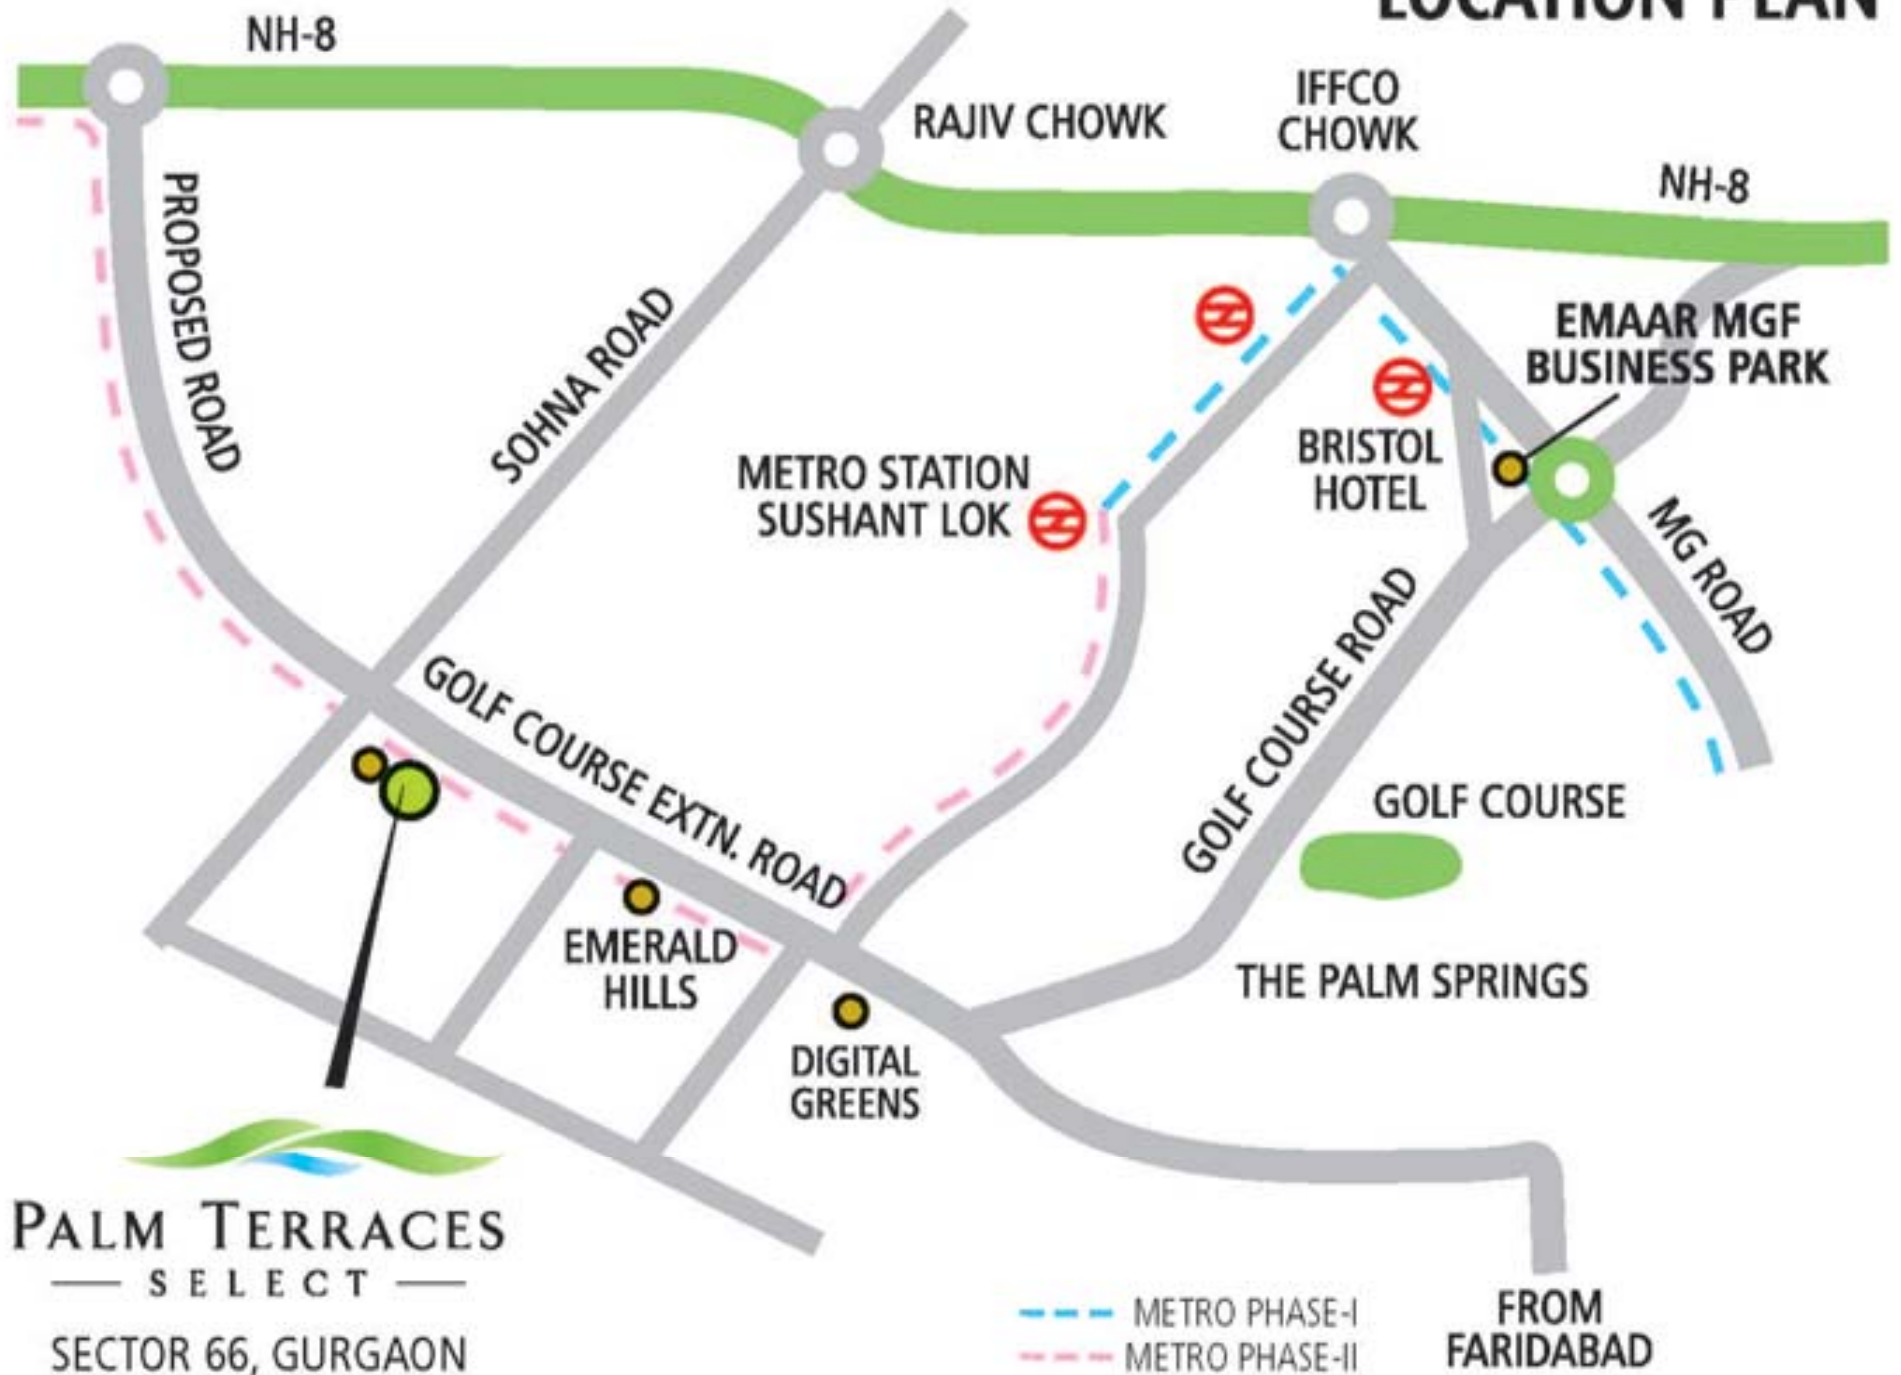

LOCATION PLAN

PALM TERRACES
— SELECT —
SECTOR 66, GURGAON

--- METRO PHASE-I
--- METRO PHASE-II
FROM FARIDABAD