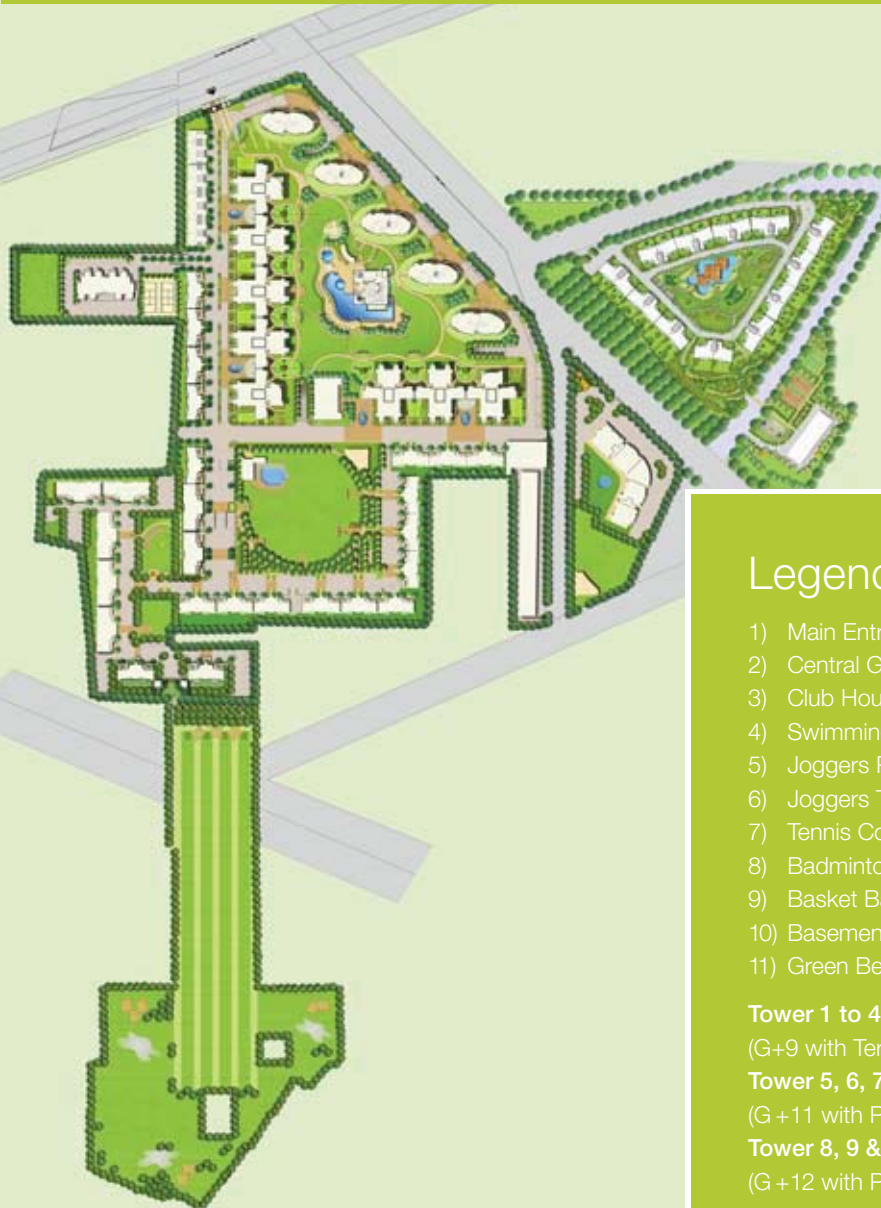

Central greens surrounded by luxury residences

PALM TERRACES
— SELECT —

Legend

- 1) Main Entrance
- 2) Central Greens
- 3) Club House
- 4) Swimming Pool
- 5) Joggers Park
- 6) Joggers Track
- 7) Tennis Court
- 8) Badminton Court
- 9) Basket Ball
- 10) Basement Ramp
- 11) Green Belt

Tower 1 to 4
(G+9 with Terrace Garden)

Tower 5, 6, 7, 11 & 12
(G+11 with Pent House)

Tower 8, 9 & 10
(G+12 with Pent House)