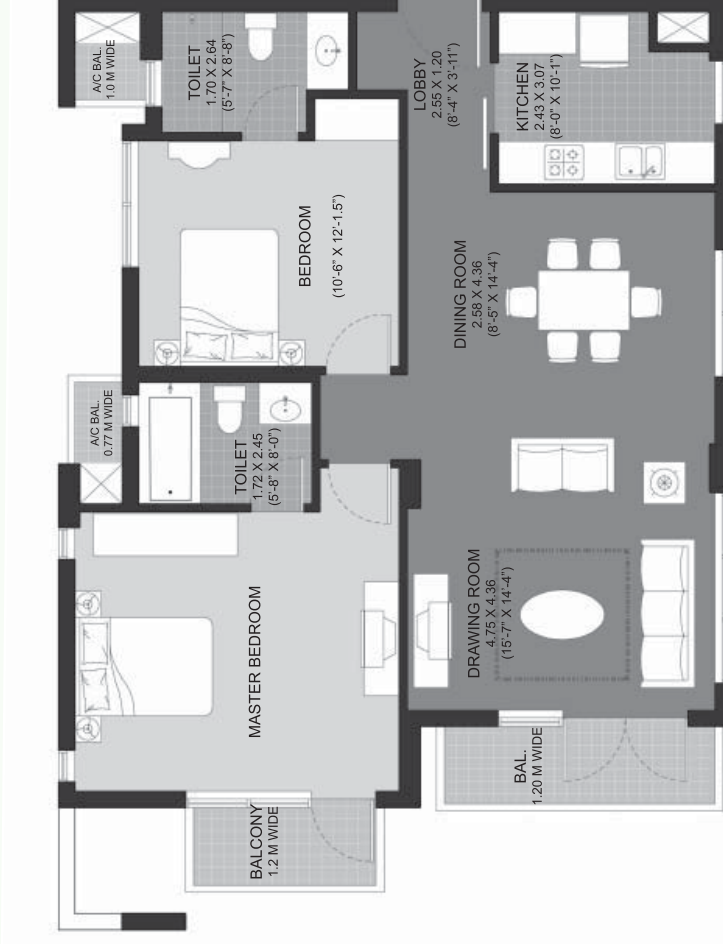

Type W5 - 2B2T0S + Terrace
Area : 1336 sq.ft. (124.09 sq.mt.), Terrace Area: 165 sq.ft. (15.335 sq.mt.)

Floor Plan

Tower No.	Flat No.
T1	1901,1903
T2	1901,1903
T4	1901,1903
T5	1901,1903
T10	1901,1903
T11	1901,1903
T14	1901,1903
T17	1901,1903
T3	1801,1803
T6	1801,1803
T12	1801,1803
T15	1801,1803
T16	1801,1803
T7	1801,1803
T8	1901,1903
T9	1901,1903

Type W6 - 2B2T0S
Area : 1336 sq.ft. (124.09 sq.mt.)

Tower No. Flat No.

T3	602, 0102, 0202, 0302, 0402, 0502, 0602, 0702, 0802, 0902, 1002, 1102, 1202, 1402
T6	602, 0102, 0202, 0302, 0402, 0502, 0602, 0702, 0802, 0902, 1002, 1102, 1202, 1402
T12	602, 0102, 0202, 0302, 0402, 0502, 0602, 0702, 0802, 0902, 1002, 1102, 1202, 1402
T15	602, 0102, 0202, 0302, 0402, 0502, 0602, 0702, 0802, 0902, 1002, 1102, 1202, 1402
T16	602, 0102, 0202, 0302, 0402, 0502, 0602, 0702, 0802, 0902, 1002, 1102, 1202, 1402
T17	602, 0102, 0202, 0302, 0402, 0502, 0602, 0702, 0802, 0902, 1002, 1102, 1202, 1402